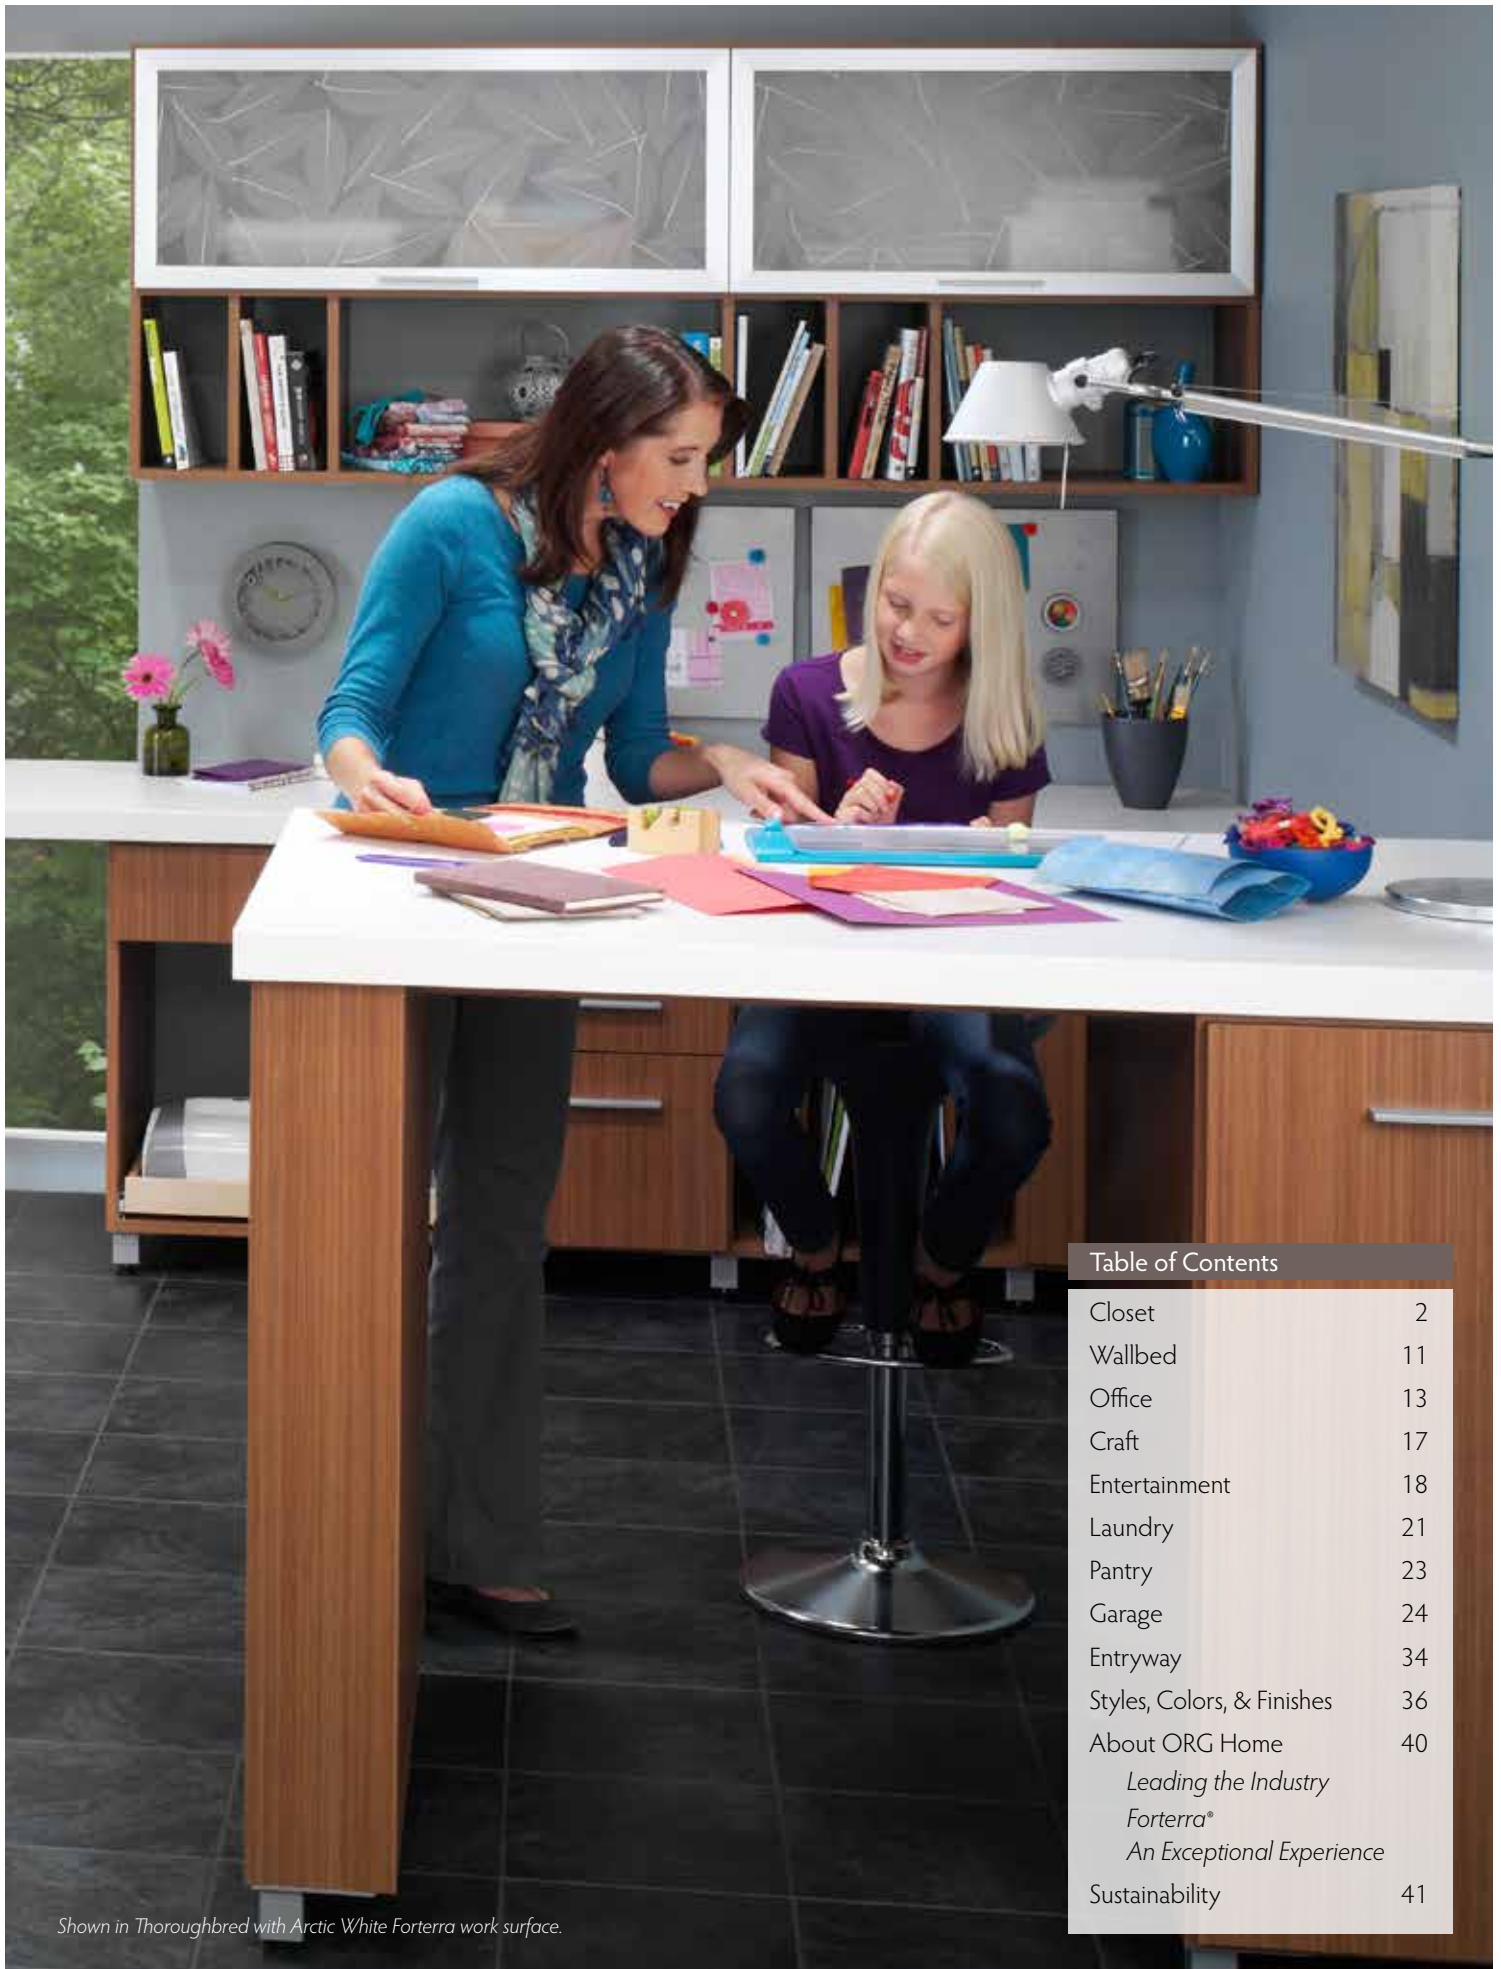

Table of Contents	
Closet	2
Wallbed	11
Office	13
Craft	17
Entertainment	18
Laundry	21
Pantry	23
Garage	24
Entryway	34
Styles, Colors, & Finishes	36
About ORG Home	40
<i>Leading the Industry</i>	
<i>Forterra®</i>	
<i>An Exceptional Experience</i>	
Sustainability	41

Shown in Thoroughbred with Arctic White Forterra work surface.