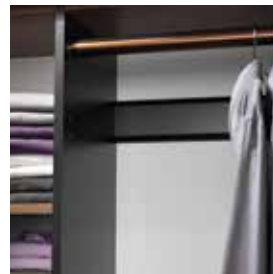

More than a wardrobe

This tailor-made wardrobe suite handles garments, extra bedding, and media handsomely. An upper valance lends architectural interest.

Keep clothing, technology, and accessories at the ready inside a smartly appointed closet. Warm colors, coordinating hardware, and a track cover add upscale polish. A full suite of baskets, built-in hampers, pull-out hampers, and racks make open storage streamlined and convenient.